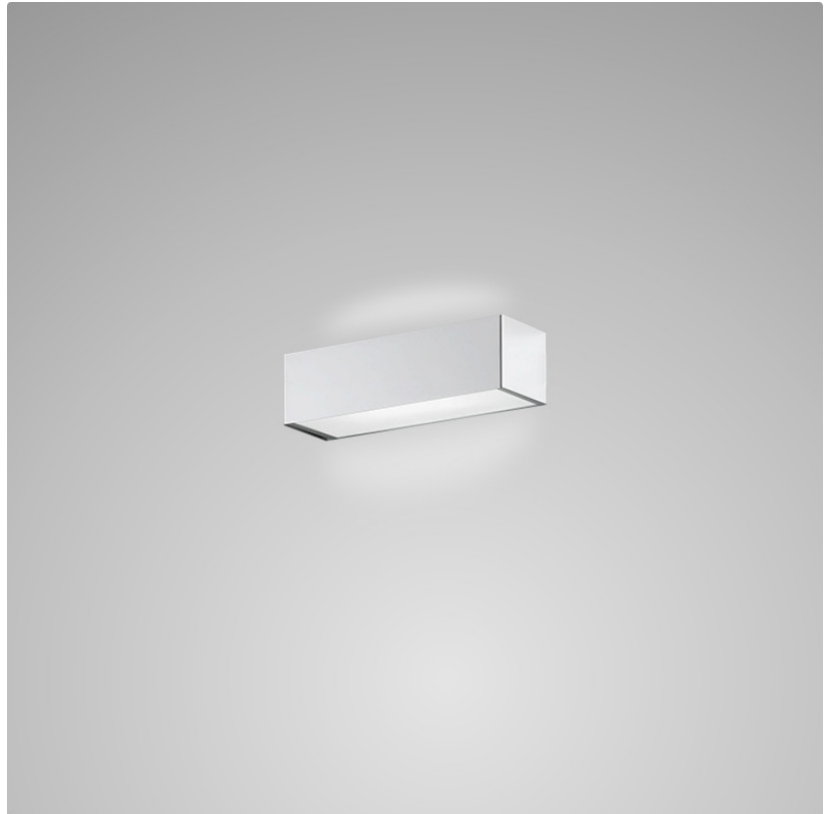

PROJECT
TYPE
NOTES
QUANTITY
DATE

TOY SURFACE

D83139

GENERAL

Series: Toy
Brand: Panzeri
Division: Design
Mounting Type: Surface
Mounting Location: Wall
Subcategory: Ambient

PHYSICAL

Shape: Rectangle
Length (mm): 250
Length (in): 9 7/8
Height (mm): 70
Height (in): 2 3/4
Extension (mm): 85
Extension (in): 3 1/4
Light Distribution: Direct / Indirect
Weight (kg): 0.9
Weight (lbs): 2
Diffuser: Frost White Glass
Fixture Finish: SST
Fixture Material: Metal

ELECTRICAL

Number of Lamps: 1
Lamp Type: CFL
Bulb Included: Bulb Not Included
Total Output Wattage (W): 26
Max. Wattage Per Lamp (W): 26
Lamp Base: GX24-q3
Driver Included: Yes
Driver Type: Ballast - 120Vac - Non-dimming
Input Voltage (V): 120

LED

OPTICAL

RATINGS AND CERTIFICATIONS

Certified By: CSA Certified to UL and CSA Standards
IP rating: IP40